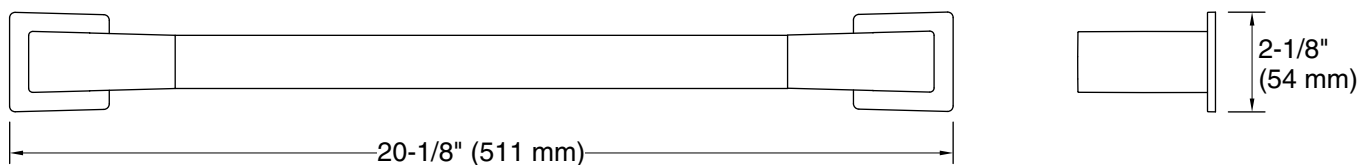

Features

- 18" (457 mm) bar.
- Coordinates with Honesty faucets accessories, and showering components to complete your bathroom.

Material

- Premium metal construction for durability and reliability.
- KOHLER finishes resist corrosion and tarnishing.

Recommended Products/Accessories

- K-31506-TA bath sheet with Tatami weave, 35" x 70"
- K-31506-TE bath sheet with Terry weave, 35" x 70"
- K-31506-TX bath sheet with Textured weave, 35" x 70"

Codes/Standards

Technical Information

All product dimensions are nominal.

Installation Type: Wall-mount

Material: Zinc, Stainless Steel

Notes

Install this product according to the installation instructions.

CAUTION: Risk of personal injury. Do not install these products in any area where they are likely to be used inadvertently as a grab bar or support bar. These products are not designed or intended for use as a grab bar or support bar.