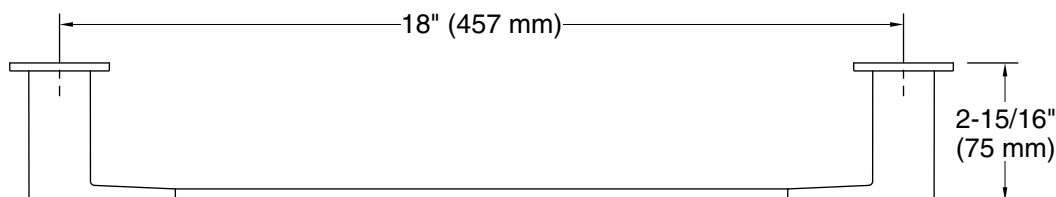

Features

- 18" (457 mm) bar.
- Coordinates with Honesty faucets accessories, and showering components to complete your bathroom.

Material

- Premium metal construction for durability and reliability.
- KOHLER finishes resist corrosion and tarnishing.

Technical Information

All product dimensions are nominal.

Installation Type: Wall-mount

Material: Zinc, Stainless Steel

Notes

Install this product according to the installation instructions.

CAUTION: Risk of personal injury. Do not install these products in any area where they are likely to be used inadvertently as a grab bar or support bar. These products are not designed or intended for use as a grab bar or support bar.